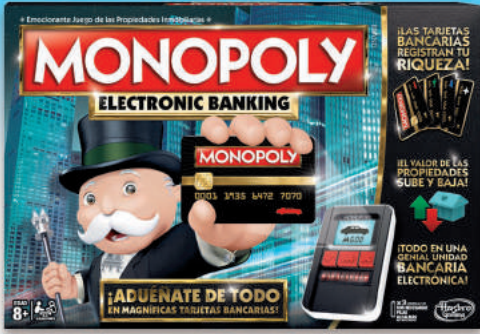

Juegos

8+

PARK B6677
MONOPOLY
ELECTRÓNICO
BANKING
32,99

5+

PARK E1842
MONOPOLY
JÚNIOR
ELECTRÓNICO
20,99