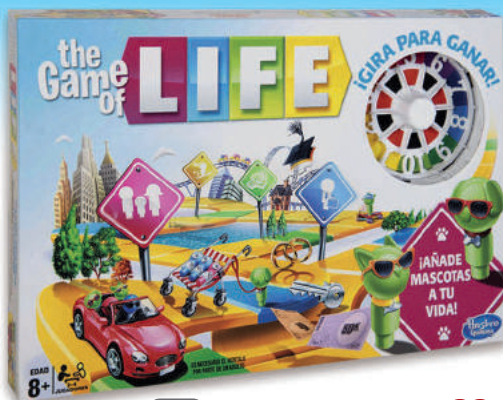

8+ PARK E4304
GAME OF LIFE **24,99**